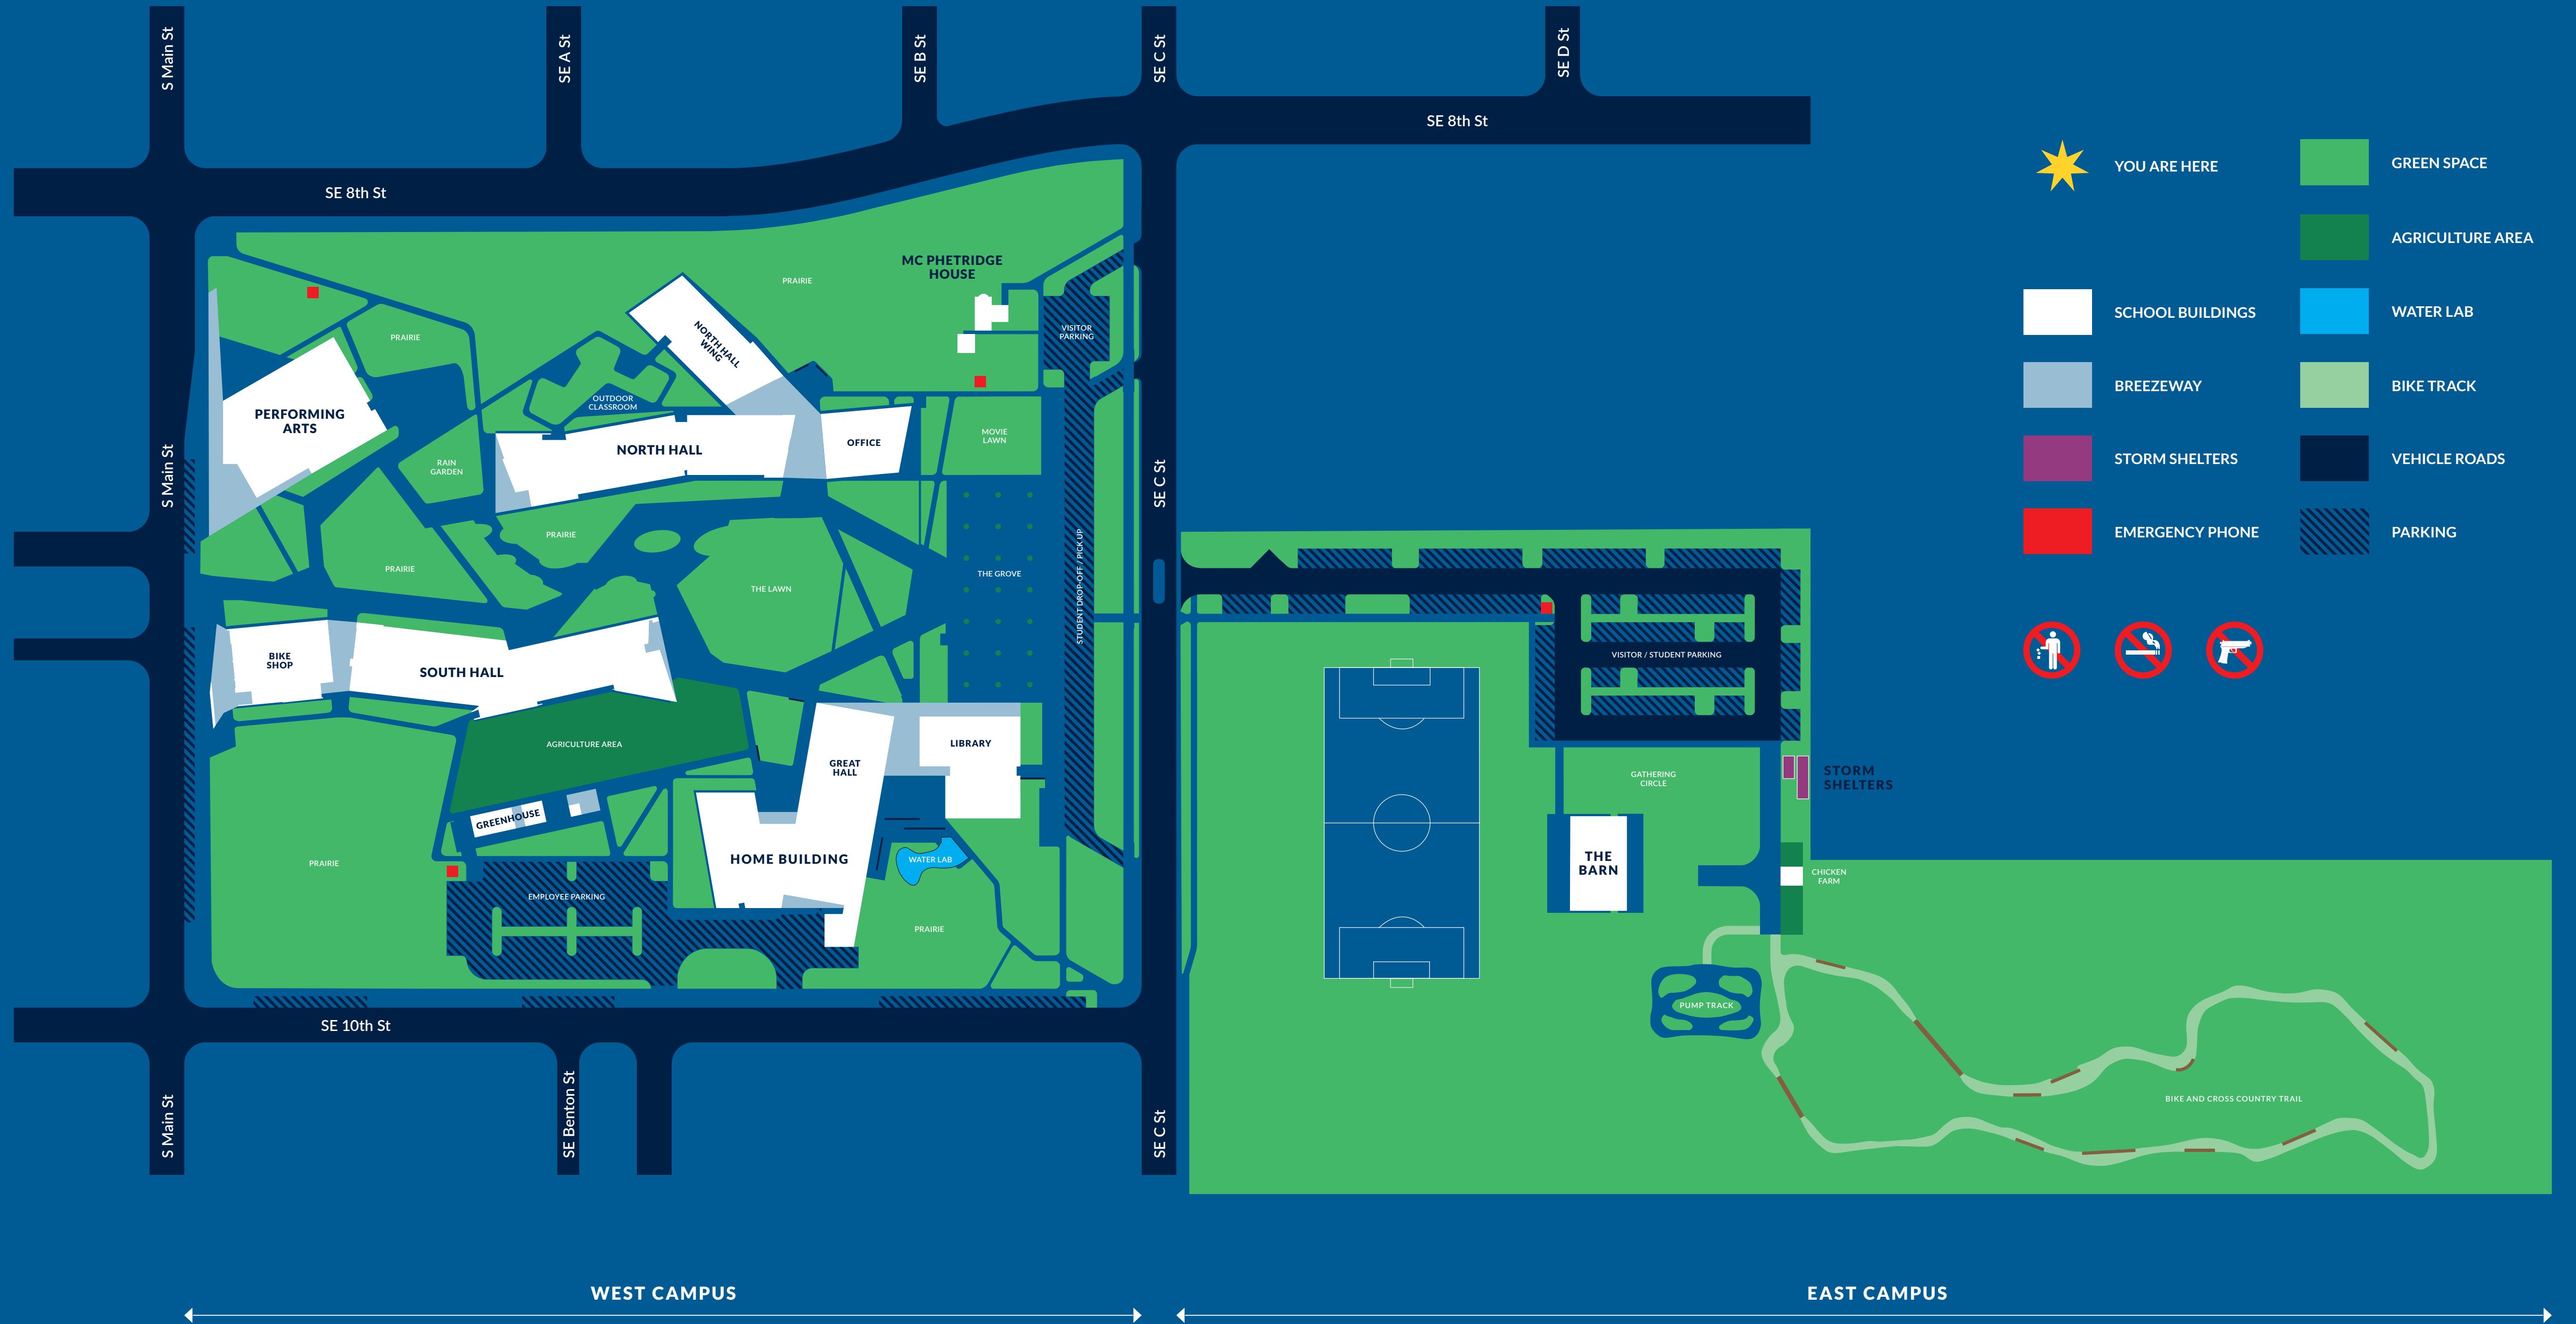

THADEN SCHOOL

-  YOU ARE HERE
 -  GREEN SPACE
 -  AGRICULTURE AREA
 -  SCHOOL BUILDINGS
 -  WATER LAB
 -  BREEZEWAY
 -  BIKE TRACK
 -  STORM SHELTERS
 -  VEHICLE ROADS
 -  EMERGENCY PHONE
 -  PARKING
-
- 
 - 
 - 

WEST CAMPUS

EAST CAMPUS